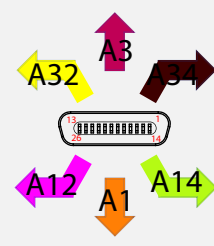

1394A

Receptacle Image (Mating Face)

1394B

Receptacle Image (Mating Face)

USB 2.0 A

Receptacle Image (Mating Face)

USB 2.0 miniB

Receptacle Image (Mating Face)

CameraLink MDR

Receptacle Image (Mating Face)

USB 3.0 Micro B

Receptacle Image (Mating Face)

GigE

Receptacle Image (Mating Face)

CameraLink Mini SDR / HDR

Receptacle Image (Mating Face)

Circular Plug

MATING FACE VIEW FEMALE RECEPTACLE

MATING FACE VIEW MALE RECEPTACLE