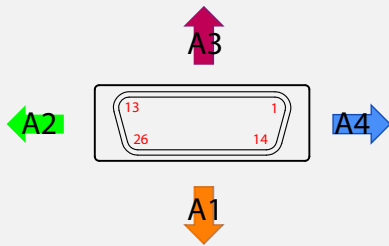

1394A

Receptacle Image (Mating Face)

1394B

Receptacle Image (Mating Face)

USB 2.0 A

Receptacle Image (Mating Face)

USB 2.0 miniB

Receptacle Image (Mating Face)

CameraLink MDR

Receptacle Image (Mating Face)

USB 3.0 Micro B

Receptacle Image (Mating Face)

GigE

Receptacle Image (Mating Face)

CameraLink Mini SDR / HDR

Receptacle Image (Mating Face)

Circular Plug

MATING FACE VIEW FEMALE RECEPTACLE

MATING FACE VIEW MALE RECEPTACLE