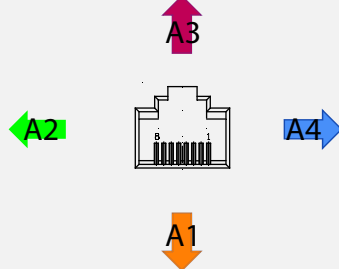

CameraLink MDR

Receptacle Image (Mating Face)

USB 3.0 Micro B

Receptacle Image (Mating Face)

GigE

Receptacle Image (Mating Face)

CameraLink Mini SDR / HDR

Receptacle Image (Mating Face)

Circular Plug

MATING FACE VIEW FEMALE RECEPTACLE

MATING FACE VIEW MALE RECEPTACLE