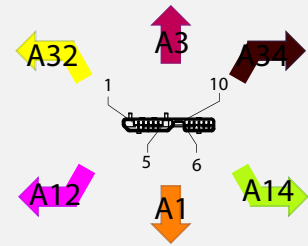

1394A

Receptacle Image (Mating Face)

1394B

Receptacle Image (Mating Face)

USB 2.0 A

Receptacle Image (Mating Face)

USB 2.0 miniB

Receptacle Image (Mating Face)

CameraLink MDR

Receptacle Image (Mating Face)

USB 3.0 Micro B

Receptacle Image (Mating Face)

GigE

Receptacle Image (Mating Face)

CameraLink Mini SDR / HDR

Receptacle Image (Mating Face)

Circular Plug

MATING FACE VIEW FEMALE RECEPTACLE

MATING FACE VIEW MALE RECEPTACLE