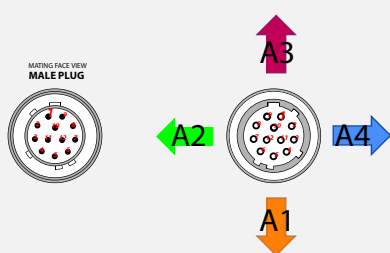

1394A

Receptacle Image (Mating Face)

1394B

Receptacle Image (Mating Face)

USB 2.0 A

Receptacle Image (Mating Face)

USB 2.0 miniB

Receptacle Image (Mating Face)

CameraLink MDR

Receptacle Image (Mating Face)

USB 3.0 Micro B

Receptacle Image (Mating Face)

GigE

Receptacle Image (Mating Face)

CameraLink Mini SDR / HDR

Receptacle Image (Mating Face)

Circular Plug

MATING FACE VIEW FEMALE RECEPTACLE

MATING FACE VIEW MALE RECEPTACLE