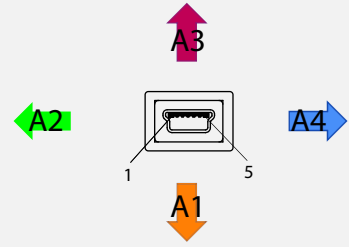

1394A

Receptacle Image (Mating Face)

1394B

Receptacle Image (Mating Face)

USB 2.0 A

Receptacle Image (Mating Face)

USB 2.0 miniB

Receptacle Image (Mating Face)

CameraLink MDR

Receptacle Image (Mating Face)

USB 3.0 Micro B

Receptacle Image (Mating Face)

GigE

Receptacle Image (Mating Face)

CameraLink Mini SDR / HDR

Receptacle Image (Mating Face)

Circular Plug

MATING FACE VIEW FEMALE RECEPTACLE

MATING FACE VIEW MALE RECEPTACLE