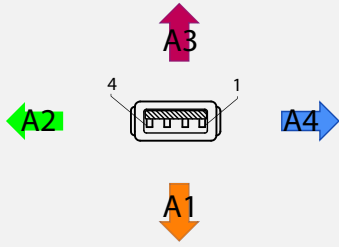

1394A

Receptacle Image (Mating Face)

1394B

Receptacle Image (Mating Face)

USB 2.0 A

Receptacle Image (Mating Face)

USB 2.0 miniB

Receptacle Image (Mating Face)

CameraLink MDR

Receptacle Image (Mating Face)

USB 3.0 Micro B

Receptacle Image (Mating Face)

GigE

Receptacle Image (Mating Face)

CameraLink Mini SDR / HDR

Receptacle Image (Mating Face)

Circular Plug

MATING FACE VIEW FEMALE RECEPTACLE

MATING FACE VIEW MALE RECEPTACLE