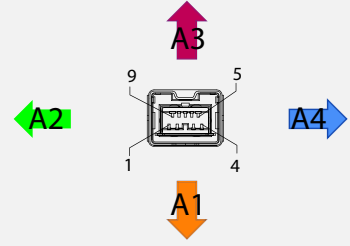

1394A

Receptacle Image (Mating Face)

1394B

Receptacle Image (Mating Face)

USB 2.0 A

Receptacle Image (Mating Face)

USB 2.0 miniB

Receptacle Image (Mating Face)

CameraLink MDR

Receptacle Image (Mating Face)

USB 3.0 Micro B

Receptacle Image (Mating Face)

GigE

Receptacle Image (Mating Face)

CameraLink Mini SDR / HDR

Receptacle Image (Mating Face)

Circular Plug

MATING FACE VIEW FEMALE RECEPTACLE

MATING FACE VIEW MALE RECEPTACLE