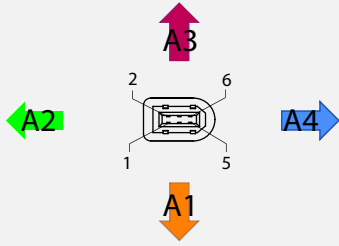

1394A

Receptacle Image (Mating Face)

1394B

Receptacle Image (Mating Face)

USB 2.0 A

Receptacle Image (Mating Face)

USB 2.0 miniB

Receptacle Image (Mating Face)

CameraLink MDR

Receptacle Image (Mating Face)

USB 3.0 Micro B

Receptacle Image (Mating Face)

GigE

Receptacle Image (Mating Face)

CameraLink Mini SDR / HDR

Receptacle Image (Mating Face)

Circular Plug

MATING FACE VIEW FEMALE RECEPTACLE

MATING FACE VIEW MALE RECEPTACLE